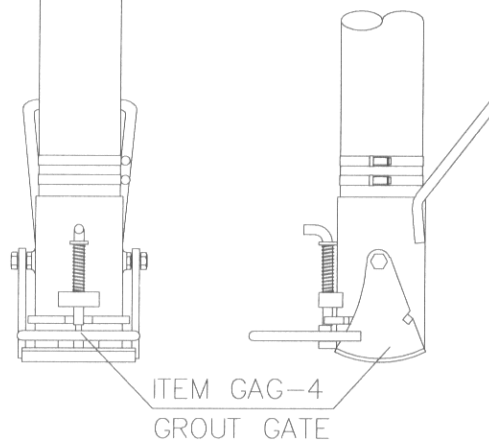

ITEM GAC-4
GROUT INSERT

NOTE:

- ITEM GAC-4 INSERT INCLUDES ITEM GAG-4 GROUT GATE AND ITEM 900-B 4" DIA. HOSE
- ITEM GAC-4 GROUT INSERT MAY BE USED WITH ANY "COMBO" SERIES BUCKET

10 FT OF ITEM 900-B
4" ELEPHANT TRUNK

ITEM GAG-4
GROUT GATE

GAR-BRO MANUFACTURING CO.
104 BOLTON SULLIVAN DRIVE P.O. DRAWER 1077
HEBER SPRINGS, ARKANSAS - 72543-1077

**ITEM 4914 "COMBO"
BUCKET**
with
**ITEM GAC-4
GROUTING ATTACHMENT**

SCALE	NONE	SHOP NO.	SALES
DATE	1-13-97	SHIPPING CUBICS	
REVISED		DRAWING NO.	
MADE BY	DCG	97-35	
CHANGED TO/FROM			
SUPERSEDES		SHEET	AA OF