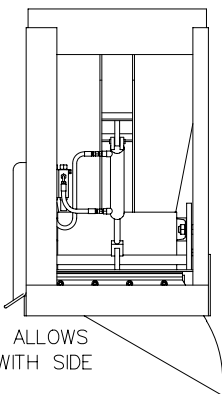

ITEM GAS-4  
GROUT ATTACHMENT

10 FT OF ITEM 900-B  
4" ELEPHANT TRUNK

ITEM GAG-4  
GROUT GATE

FLEXIBLE RUBBER CHUTE ALLOWS  
GROUNDING OF BUCKET WITH SIDE  
CHUTE ATTACHED

SLIDE GUIDES  
ITEM VD8 VERTICAL  
VERTICAL DISCHARGE CHUTE

10 FEET ITEM 913-B  
8-INCH DIA. ELEPHANT TRUNK

SLIDE GUIDES  
ITEM VD6 VERTICAL  
VERTICAL DISCHARGE CHUTE

10 FEET ITEM 909-B  
6-INCH DIA. ELEPHANT TRUNK

NOTE: HEIGHT OF VD6 AND VD8  
SUB-HOPPERS WILL NOT ALLOW THE BUCKET  
TO BE GROUNDING WITH THESE ITEMS  
INSTALLED

RETAINING LOCK

ITEM RSC RUBBER  
SIDE CHUTE

GAR-BRO MANUFACTURING CO.  
104 BOLTON SULLIVAN DRIVE P.O. DRAWER 1077  
HEBER SPRINGS, ARKANSAS - 72543-1077

TREMIE ATTACHMENTS  
FOR  
"SKIDSTEER" BUCKETS

SCALE	NONE	SHOP NO.	SALES
DATE	1-24-96	SHIPPING CUBICS	
REVISED	8-28-01	DRAWING NO.	
MADE BY	DCG	96-21	
CHANGED TO/FROM			
SUPERSEDES		SHEET	AA OF