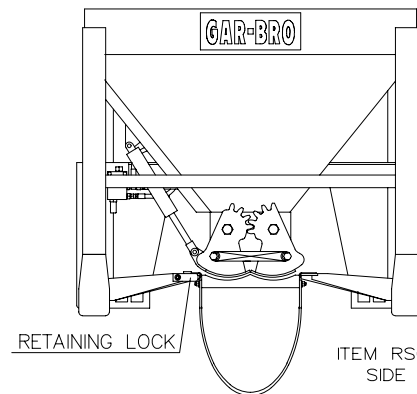

ITEM GAS-4  
GROUT ATTACHMENT

10 FT OF ITEM 900-B  
4" ELEPHANT TRUNK

ITEM GAG-4  
GROUT GATE

FLEXIBLE RUBBER CHUTE ALLOWS  
GROUNDING OF BUCKET WITH SIDE  
CHUTE ATTACHED

SLIDE GUIDES  
ITEM VD8 VERTICAL  
VERTICAL DISCHARGE CHUTE

10 FEET ITEM 913-B  
8-INCH DIA. ELEPHANT TRUNK

SLIDE GUIDES  
ITEM VD6 VERTICAL  
VERTICAL DISCHARGE CHUTE

10 FEET ITEM 909-B  
6-INCH DIA. ELEPHANT TRUNK

NOTE: HEIGHT OF VD6 AND VD8  
SUB-HOPPERS WILL NOT ALLOW THE BUCKET  
TO BE GROUNDING WITH THESE ITEMS  
INSTALLED

RETAINING LOCK

ITEM RSC RUBBER  
SIDE CHUTE

GAR-BRO MANUFACTURING CO.  
104 BOLTON SULLIVAN DRIVE P.O. DRAWER 1077  
HEBER SPRINGS, ARKANSAS - 72543-1077

TREMIE ATTACHMENTS  
FOR  
"SKIDSTEER" BUCKETS

SCALE	NONE	SHOP NO.	SALES
DATE	1-24-96	SHIPPING CUBICS	
REVISED	8-28-01	DRAWING NO.	
MADE BY	DCG	96-21	
CHANGED TO/FROM			
SUPERSEDES		SHEET	AA OF