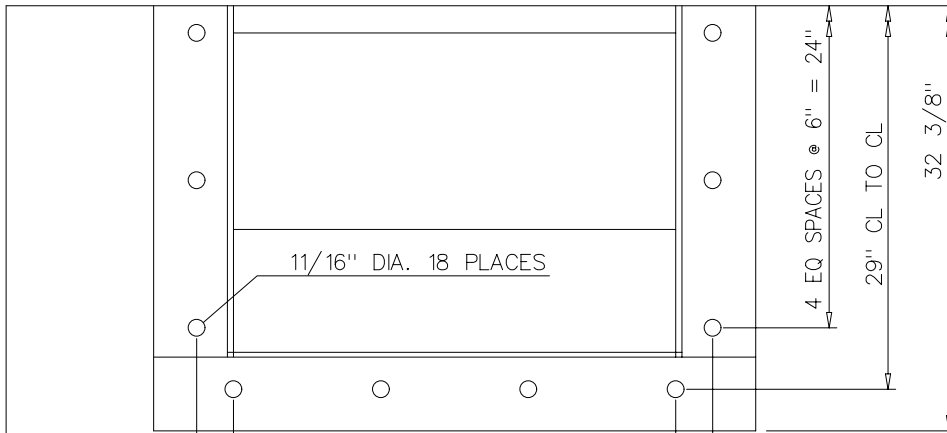

GAR-BRO MANUFACTURING CO.
 104 BOLTON SULLIVAN DRIVE P.O. DRAWER 1077
 HEBER SPRINGS, ARKANSAS - 72543-1077

GAR-BRO ITEM 605 BIN GATE

18" X 26" TOP OPENING
 16" X 18" DISCHARGE OPENING

SCALE	NONE	SHOP NO.	SALES
DATE	6-12-06	SHIPPING CUBICS	
REVISED		DRAWING NO.	
MADE BY	DCG	61-44	
CHANGED TO/FROM			
SUPERSEDES		SHEET	AA OF

WEIGHT (EST): 400 LBS